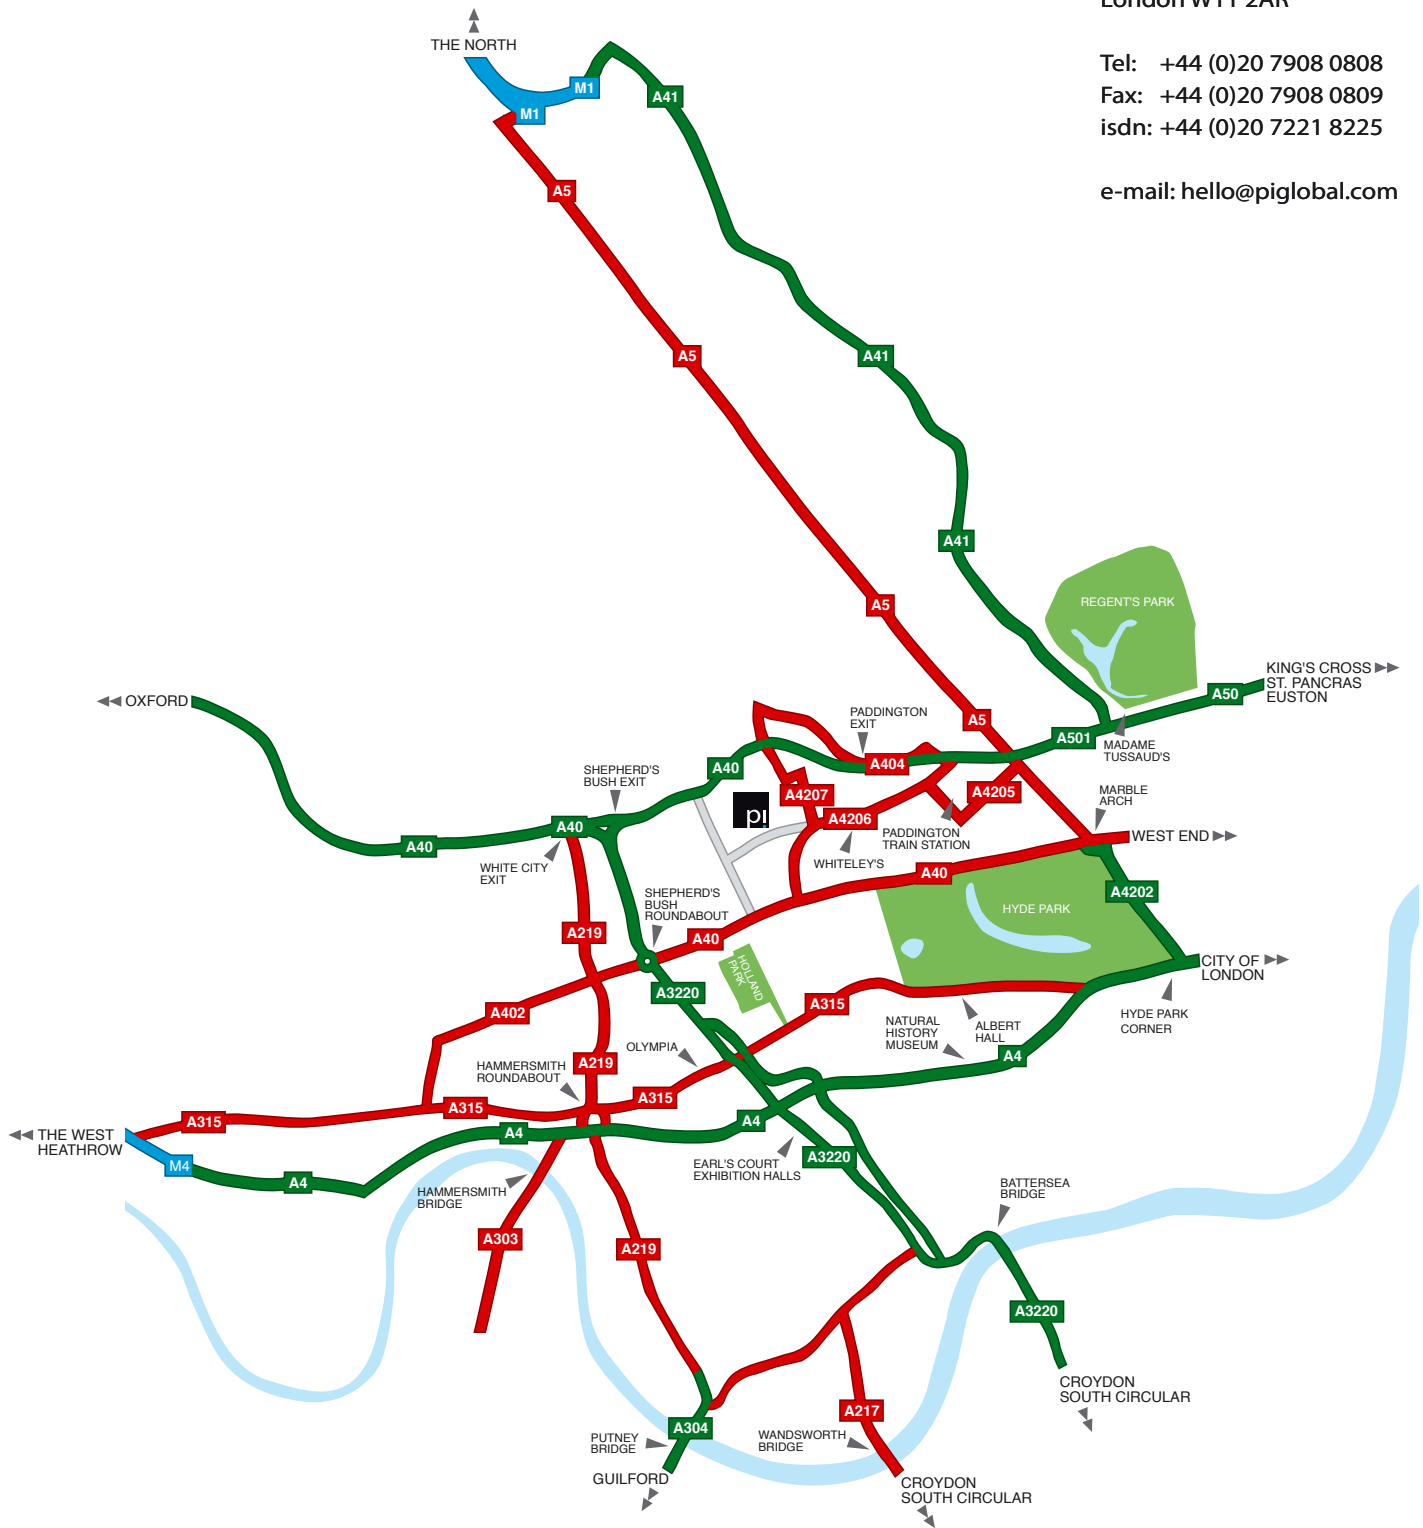

1 Colville Mews
Lonsdale Road
London W11 2AR

Tel: +44 (0)20 7908 0808
Fax: +44 (0)20 7908 0809
isdn: +44 (0)20 7221 8225

e-mail: hello@piglobal.com